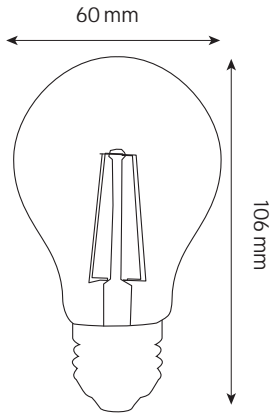

LED FILAMENT BULB

 Product&Family Code: **001 015 0004**
FILAMENT GLOBE-4

Technical Drawing

Photometric Diagram

Technical Data	
Voltage (V)	220-240V
Product Wattage (W)	4
Equivalence with incandescent lamp (W)	32
Colour Render Index (Ra)	>Ra70
Colour Temperature (K)	2700K-4200K
Materials	Glass
Protection Class	-
Dimmable	No
EEI	A+
Warm-up time up to 60 % of the full light output	Instant Full Light
Luminous Flux (lm)	320
Luminous Efficacy (lm/W)	80
Rated Life (hrs) ⌚	20,000
IP Rating	-
Power Factor	>0.5
Beam Angle ☆	360°
Starting Time	<0.5s
Number of ON-OFF cycling	x10,000