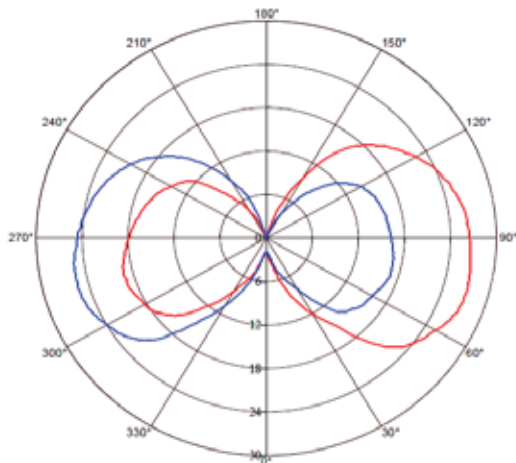

LED FILAMENT BULB

 Product&Family Code: **001 015 0004**
FILAMENT GLOBE-4

Technical Drawing

Photometric Diagram

Technical Data	
Voltage (V)	220-240V
Product Wattage (W)	4
Equivalence with incandescent lamp (W)	32
Colour Render Index (Ra)	>Ra70
Colour Temperature (K)	2700K-4200K
Materials	Glass
Protection Class	-
Dimmable	No
EEI	A+
Warm-up time up to 60 % of the full light output	Instant Full Light
Luminous Flux (lm)	320
Luminous Efficacy (lm/W)	80
Rated Life (hrs) ⌚	20,000
IP Rating	-
Power Factor	>0.5
Beam Angle ☆	360°
Starting Time	<0.5s
Number of ON-OFF cycling	x10,000