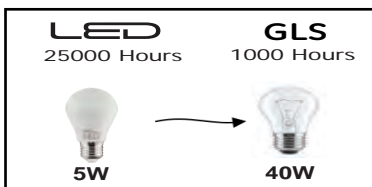

LED BULB

 Product&Family Code: **001 006 0005**
PREMIER-5

Technical Drawing

Photometric Diagram

Technical Data	
Voltage (V)	175-250V
Product Wattage (W)	5
Equivalence with incandescent lamp	40
Colour Render Index (Ra)	>Ra80
Colour Temperature (K)	3000K-4200K-6400K
Materials	Aluminium Housing with PMMA Diffuser
Protection Class	-
Dimmable	No
EEL	A+
Warm-up time up to 60 % of the full light output	Instant Full Light
Luminous Flux (lm)	500
Luminous Efficacy (lm/W)	100
Rated Life (hrs) Ⓟ	25,000
IP Rating	-
Power Factor	>0.5
Beam Angle ☆	160 °
Starting Time	<0.5
Number of ON-OFF cycling	x12,500