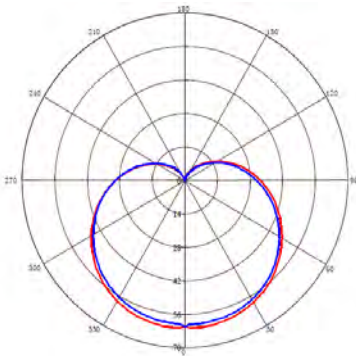

LED BULB

 Product&Family Code: **001 006 0005**
PREMIER-5

Technical Drawing

Photometric Diagram

Technical Data	
Voltage (V)	175-250V
Product Wattage (W)	5
Equivalence with incandescent lamp	40
Colour Render Index (Ra)	>Ra80
Colour Temperature (K)	3000K-4200K-6400K
Materials	Aluminium Housing with PMMA Diffuser
Protection Class	-
Dimmable	No
EEL	A+
Warm-up time up to 60 % of the full light output	Instant Full Light
Luminous Flux (lm)	500
Luminous Efficacy (lm/W)	100
Rated Life (hrs) Ⓟ	25,000
IP Rating	-
Power Factor	>0.5
Beam Angle ☆	160 °
Starting Time	<0.5
Number of ON-OFF cycling	x12,500