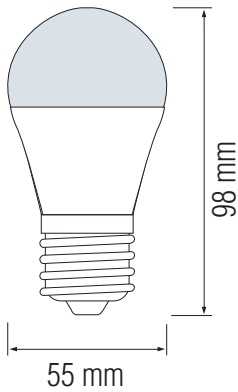

LED BULB

 Product&Family Code: **001 006 0005**
PREMIER-5

Technical Drawing

Photometric Diagram

Technical Data	
Voltage (V)	175-250V
Product Wattage (W)	5
Equivalence with incandescent lamp	40
Colour Render Index (Ra)	>Ra80
Colour Temperature (K)	3000K-4200K-6400K
Materials	Aluminium Housing with PMMA Diffuser
Protection Class	-
Dimmable	No
EEL	A+
Warm-up time up to 60 % of the full light output	Instant Full Light
Luminous Flux (lm)	500
Luminous Efficacy (lm/W)	100
Rated Life (hrs) Ⓟ	25,000
IP Rating	-
Power Factor	>0.5
Beam Angle ☆	160 °
Starting Time	<0.5
Number of ON-OFF cycling	x12,500