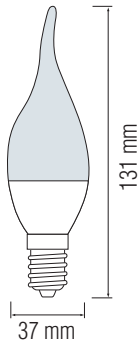

LED BULB

 Product&Family Code: **001 004 0004**
CRAFT-4

Technical Drawing

Photometric Diagram

Technical Data	
Voltage (V)	175-250V
Product Wattage (W)	4
Equivalence with incandescent lamp	32
Colour Render Index (Ra)	>Ra80
Colour Temperature (K)	3000K-4200K-6400K
Materials	Aluminium Housing with PMMA Diffuser
Protection Class	-
Dimmable	No
EEL	A+
Warm-up time up to 60 %of the full light output	Instant Full Light
Luminous Flux (lm)	250
Luminous Efficacy (lm/W)	62.5
Rated Life (hrs) Ⓢ	25,000
IP Rating	-
Power Factor	>0.4
Beam Angle ☆	200 °
Starting Time	<0.5
Number of ON-OFF cycling	x12,500

	12.500X ON / OFF	NO UV / IR	mA 85
	Start Up Time <0.5	%85 ENERGY Saving	25000h Lifetime
	0,0mg	Optimally	Ra >80
	200°	-10°C 40°C	Warm Up %60 < 0.5 sc.
	PF >0.4	Power Factor	

LED 25000 Hours	GLS 1000 Hours
	
4W	32W