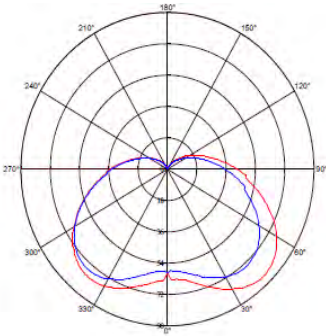

LED BULB

 Product&Family Code: **001 004 0004**
CRAFT-4

Technical Drawing

Photometric Diagram

Technical Data	
Voltage (V)	175-250V
Product Wattage (W)	4
Equivalence with incandescent lamp	32
Colour Render Index (Ra)	>Ra80
Colour Temperature (K)	3000K-4200K-6400K
Materials	Aluminium Housing with PMMA Diffuser
Protection Class	-
Dimmable	No
EEL	A+
Warm-up time up to 60 %of the full light output	Instant Full Light
Luminous Flux (lm)	250
Luminous Efficacy (lm/W)	62.5
Rated Life (hrs) Ⓢ	25,000
IP Rating	-
Power Factor	>0.4
Beam Angle ☆	200 °
Starting Time	<0.5
Number of ON-OFF cycling	x12,500