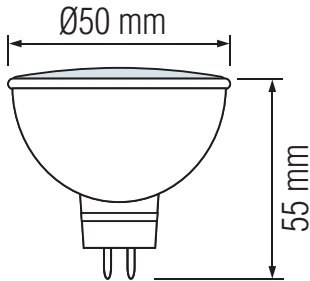

LED BULB

Product&Family Code: 001 001 0006

FONIX-6

Technical Drawing

Photometric Diagram

Technical Data	
Voltage (V)	175-250V
Product Wattage (W)	6
Equivalence with incandescent lamp	48
Colour Render Index (Ra)	>Ra80
Colour Temperature (K)	3000K-4200K-6400K
Materials	Aluminium Housing with PMMA Diffuser
Protection Class	-
Dimmable	No
EEL	A+
Warm-up time up to 60 % of the full light output	Instant Full Light
Luminous Flux (lm)	390
Luminous Efficacy (lm/W)	65
Rated Life (hrs) Ⓟ	25,000
IP Rating	-
Power Factor	>0.5
Beam Angle ☆	105 °
Starting Time	<0.5
Number of ON-OFF cycling	x12,500