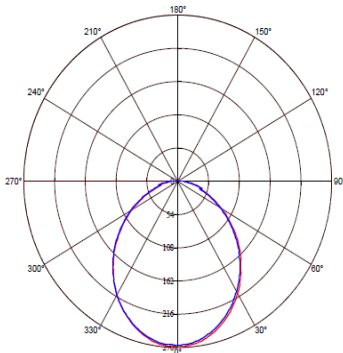

LED BULB

Product&Family Code: 001 001 0006

FONIX-6

Technical Drawing

Photometric Diagram

Technical Data	
Voltage (V)	175-250V
Product Wattage (W)	6
Equivalence with incandescent lamp	48
Colour Render Index (Ra)	>Ra80
Colour Temperature (K)	3000K-4200K-6400K
Materials	Aluminium Housing with PMMA Diffuser
Protection Class	-
Dimmable	No
EEL	A+
Warm-up time up to 60 % of the full light output	Instant Full Light
Luminous Flux (lm)	390
Luminous Efficacy (lm/W)	65
Rated Life (hrs) Ⓟ	25,000
IP Rating	-
Power Factor	>0.5
Beam Angle ☆	105 °
Starting Time	<0.5
Number of ON-OFF cycling	x12,500