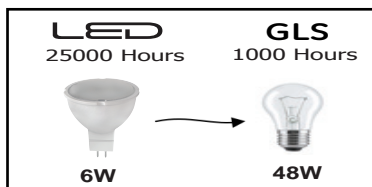

LED BULB

Product&Family Code: 001 001 0006

FONIX-6

Technical Drawing

Photometric Diagram

Technical Data	
Voltage (V)	175-250V
Product Wattage (W)	6
Equivalence with incandescent lamp	48
Colour Render Index (Ra)	>Ra80
Colour Temperature (K)	3000K-4200K-6400K
Materials	Aluminium Housing with PMMA Diffuser
Protection Class	-
Dimmable	No
EEL	A+
Warm-up time up to 60 % of the full light output	Instant Full Light
Luminous Flux (lm)	390
Luminous Efficacy (lm/W)	65
Rated Life (hrs) Ⓟ	25,000
IP Rating	-
Power Factor	>0.5
Beam Angle ☆	105 °
Starting Time	<0.5
Number of ON-OFF cycling	x12,500