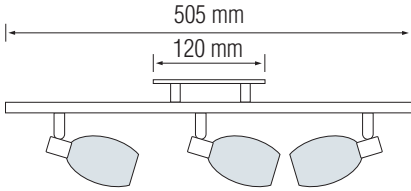

CEILING LAMP

Product&Family Code: 035 003 0003

MANAVGAT-3
HL 792N

 Chrome

Technical Drawing

Technical Data	
Voltage (V)	220-240V
Product Wattage (W)	Max.3x40W
Lamp Type	E14
WEEE Regulation Appropriate	Yes
Operation Temperature	-20 / +40
Materials	Chrome + Glass
Protection Class	I
Dimmable	No
EEI	E to A++
IP Rating	20