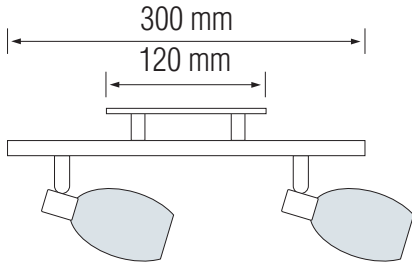

CEILING LAMP

Product&Family Code: 035 003 0002

MANAVGAT-2
HL 791N

 Chrome

Technical Drawing

Technical Data

Voltage (V)	220-240V
Product Wattage (W)	Max.2x40W
Lamp Type	E14
WEEE Regulation Appropriate	Yes
Operation Temperature	-20 / +40
Materials	Chrome + Glass
Protection Class	I
Dimmable	No
EEI	E to A++
IP Rating	20