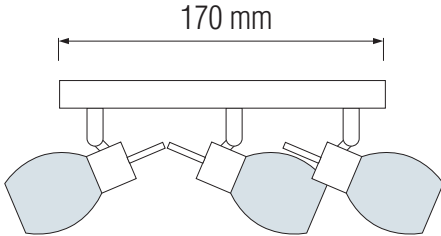

CEILING LAMP

Product&Family Code: 035 002 0001

BERGAMA-1

HL 7170

 Chrome

Technical Drawing

Technical Data	
Voltage (V)	220-240V
Product Wattage (W)	3x9W ESL
Lamp Type	E14
WEEE Regulation Appropriate	Yes
Operation Temperature	-20 / +40
Materials	Chrome + Glass
Protection Class	I
Dimmable	No
EEI	C to A++
IP Rating	20