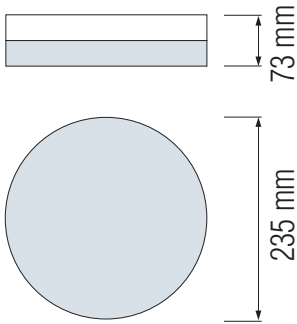

# DECORATIVE CEILING LAMP

Product&amp;Family Code: 026 005 0002

SARAY-2

Mat Chrome

Technical Data	
Voltage (V)	220-240V
Product Wattage (W)	Max. 60W (12W ESL)
Lamp Type	E27
WEEE Regulation Appropriate	Yes
Operation Temperature	-20 / +40
Materials	Mat Chrome + Glass
Protection Class	I
Dimmable	No
EEI	<b>E</b> to <b>A++</b>
IP Rating	20

## Technical Drawing