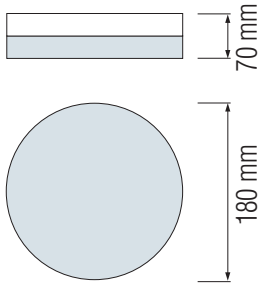

Technical Drawing