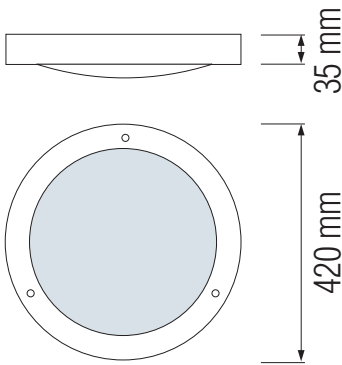

DECORATIVE CEILING LAMP

Product&Family Code: 026 004 0002

LICE-2

Mat Chrome

Technical Data	
Voltage (V)	220-240V
Product Wattage (W)	Max. 2x60W (2x12W ESL)
Lamp Type	E27
WEEE Regulation Appropriate	Yes
Operation Temperature	-20 / +40
Materials	Mat Chrome + Glass
Protection Class	I
Dimmable	No
EEI	E to A++
IP Rating	20

Technical Drawing

Applications

- Designed indoor applications: Great for interior spaces, laundry, kitchen, storage, utility room.

Features

- Easy installation
- High heat dissipation, low carbon and environmental protection.
- Low energy bulb (Bulb not included)