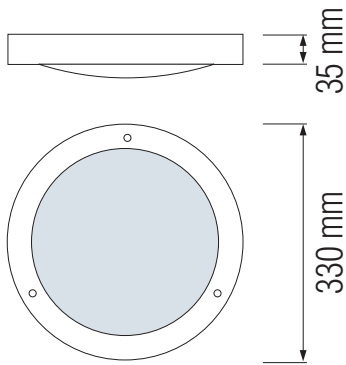

DECORATIVE CEILING LAMP

Product&Family Code: 026 004 0001

LICE-1

Mat Chrome

Technical Data	
Voltage (V)	220-240V
Product Wattage (W)	Max. 60W (12W ESL)
Lamp Type	E27
WEEE Regulation Appropriate	Yes
Operation Temperature	-20 / +40
Materials	Mat Chrome + Glass
Protection Class	I
Dimmable	No
EEI	E to A++
IP Rating	20

Technical Drawing

Applications

- Designed indoor applications: Great for interior spaces, laundry, kitchen, storage, utility room.

Features

- Easy installation
- High heat dissipation, low carbon and environmental protection.
- Low energy bulb (Bulb not included)