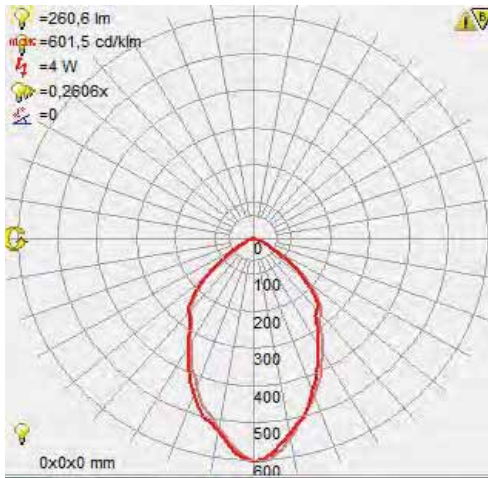

LED CEILING LAMP

Product&Family Code: 036 002 0005

LARA-5

CHROME

Technical Drawing

Photometric Diagram

Technical Data	
Voltage (V)	220-240V
Product Wattage (W)	4x4
Equivalence with incandescent lamp(W)	4x32
Colour Render Index (Ra)	>Ra80
Colour Temperature (K)	4000
Materials	Aluminium + Glass
Protection Class	I
Dimmable	No
EEI	A to A++
Warm-up time up to 60 %of the full light output	Instant Full Light
Luminous Flux (lm)	4x260
Luminous Efficacy (lm/W)	65
Rated Life (hrs) ⌚	30.000
IP Rating	20
Power Factor	>0.5
Beam Angle	120°
Starting Time	<0.2s
Number of ON-OFF cycling	x15.000