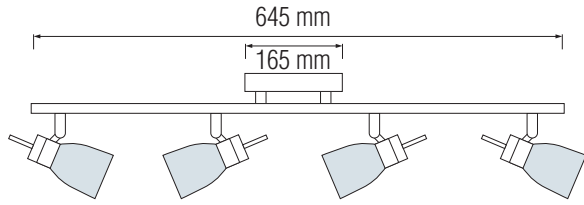

LED CEILING LAMP

Product&Family Code: 036 002 0005

LARA-5

CHROME

Technical Drawing

Photometric Diagram

Technical Data	
Voltage (V)	220-240V
Product Wattage (W)	4x4
Equivalence with incandescent lamp(W)	4x32
Colour Render Index (Ra)	>Ra80
Colour Temperature (K)	4000
Materials	Aluminium + Glass
Protection Class	I
Dimmable	No
EEI	A to A++
Warm-up time up to 60 %of the full light output	Instant Full Light
Luminous Flux (lm)	4x260
Luminous Efficacy (lm/W)	65
Rated Life (hrs) ⌚	30.000
IP Rating	20
Power Factor	>0.5
Beam Angle	120°
Starting Time	<0.2s
Number of ON-OFF cycling	x15.000