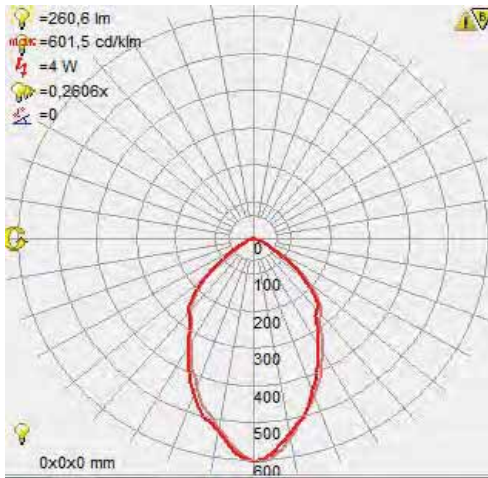

LED CEILING LAMP

Product&Family Code: 036 001 0005

PATARA-5

CHROME

Technical Drawing

Photometric Diagram

Technical Data

Voltage (V)	220-240V
Product Wattage (W)	4x4
Equivalence with incandescent lamp(W)	4x32
Colour Render Index (Ra)	>Ra80
Colour Temperature (K)	4000
Materials	Aluminium + Glass
Protection Class	I
Dimmable	No
EEI	A to A++
Warm-up time up to 60 %of the full light output	Instant Full Light
Luminous Flux (lm)	4x260
Luminous Efficacy (lm/W)	65
Rated Life (hrs) ⌚	30.000
IP Rating	20
Power Factor	>0.5
Beam Angle	120°
Starting Time	<0.2s
Number of ON-OFF cycling	x15.000