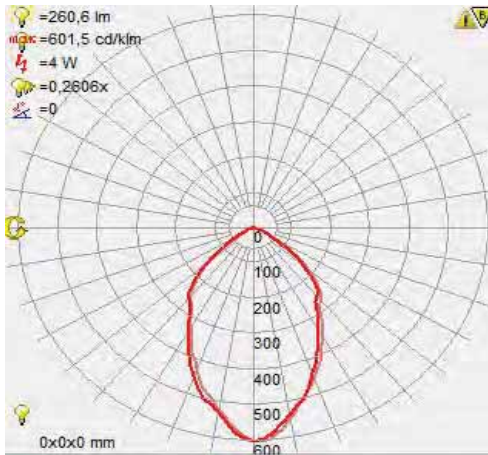

## Technical Drawing

## Photometric Diagram

Technical Data	
Voltage (V)	220-240V
Product Wattage (W)	3x4
Equivalence with incandescent lamp(W)	3x32
Colour Render Index (Ra)	>Ra80
Colour Temperature (K)	4000
Materials	Aluminium + Glass
Protection Class	I
Dimmable	No
EEI	A to A++
Warm-up time up to 60 %of the full light output	Instant Full Light
Luminous Flux (lm)	3x260
Luminous Efficacy (lm/W)	65
Rated Life (hrs) ⌚	30.000
IP Rating	20
Power Factor	>0.5
Beam Angle	120°
Starting Time	<0.2s
Number of ON-OFF cycling	x15.000