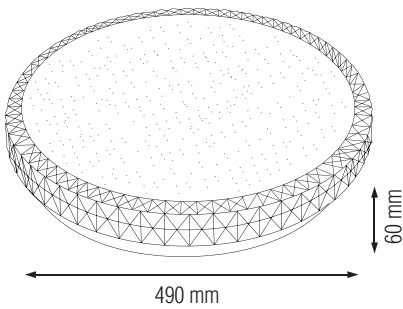

LED DECORATIVE CEILING LAMP

 Product&Family Code: **027 003 0048**
GHOST-48

WHITE
BLUE
PINK

Technical Drawing

Technical Data	
Voltage (V)	185-265V
Product Wattage (W)	48
Equivalence with incandescent lamp	384
Colour Render Index (Ra)	>80
Colour Temperature (K)	6400K
Materials	Metal + Plastic
Protection Class	II
Dimmable	No
EEL	A to A ⁺⁺
Warm-up time up to 60 % of the full light output	Instant Full Light
Luminous Flux (lm)	3330
Luminous Efficacy (lm/W)	70
Rated Life (hrs) Ⓟ	30.000
IP Rating	20
Power Factor	>0.9
Beam Angle	120°
Starting Time	<0.2s
Number of ON-OFF cycling	x15.000