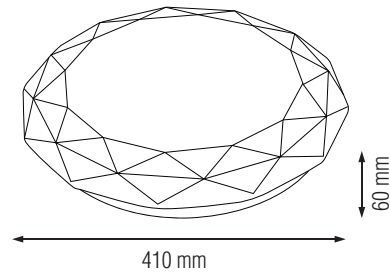

Technical Drawing

Features

- High Lumen and CRI, Good quality & Constant Current driver.
- High heat dissipation, low carbon and environmental protection.
- Innovative design of assembly structure.
- Extremely Long Life.