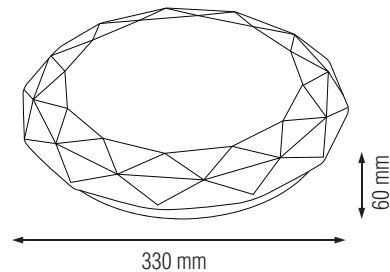

Technical Drawing

Features

- High Lumen and CRI, Good quality & Constant Current driver.
- High heat dissipation, low carbon and environmental protection.
- Innovative design of assembly structure.
- Extremely Long Life.