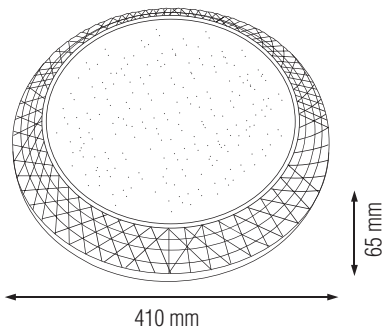

LED DECORATIVE CEILING LAMP

Product&Family Code: 027 002 0036

PHANTOM-36

WHITE

BLUE

PINK

Technical Drawing

Technical Data

| | |
|--|--------------------|
| Voltage (V) | 185-265V |
| Product Wattage (W) | 36 |
| Equivalence with incandescent lamp | 288 |
| Colour Render Index (Ra) | >80 |
| Colour Temperature (K) | 6400K |
| Materials | Metal + Plastic |
| Protection Class | II |
| Dimmable | No |
| EEL | A to A++ |
| Warm-up time up to 60 % of the full light output | Instant Full Light |
| Luminous Flux (lm) | 2500 |
| Luminous Efficacy (lm/W) | 70 |
| Rated Life (hrs) Ⓢ | 30.000 |
| IP Rating | 20 |
| Power Factor | >0.9 |
| Beam Angle | 120° |
| Starting Time | <0.2s |
| Number of ON-OFF cycling | x15.000 |