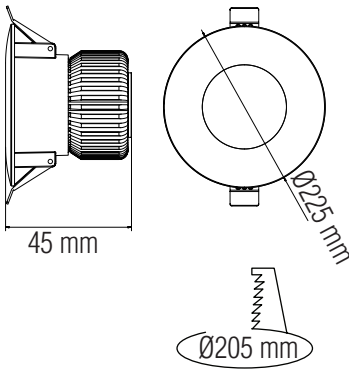

LED DOWNLIGHT

Product&Family Code: 016 044 0030

VANESSA-30

Technical Data

Voltage (V)	85-265V
Product Wattage (W)	30
Equivalence with incandescent lamp	240
Colour Render Index (Ra)	>Ra80
Colour Temperature (K)	6400K
Materials	Aluminium + Glass
Protection Class	II
Dimmable	No
EEI	A to A++
Warm-up time up to 60 %of the full light output	Instant Full Light
Luminous Flux (lm)	2205
Luminous Efficacy (lm/W)	73.5
Rated Life (hrs) ⌚	30.000
IP Rating	20
Power Factor	>0.5
Beam Angle	137°
Starting Time	<0.2s
Number of ON-OFF cycling	x15.000

Technical Drawing