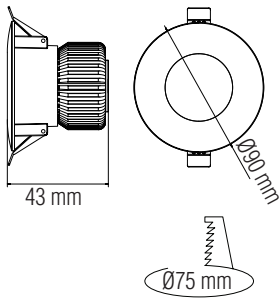

# LED DOWNLIGHT

Product&amp;Family Code: 016 044 0005

**VANESSA-5**

Technical Data	
Voltage (V)	85-265V
Product Wattage (W)	5
Equivalence with incandescent lamp	40
Colour Render Index (Ra)	>Ra80
Colour Temperature (K)	6400K
Materials	Aluminium + Glass
Protection Class	II
Dimmable	No
EEI	A to A++
Warm-up time up to 60 % of the full light output	Instant Full Light
Luminous Flux (lm)	341
Luminous Efficacy (lm/W)	68.2
Rated Life (hrs) ⌚	30.000
IP Rating	20
Power Factor	>0.5
Beam Angle	27.4°
Starting Time	<0.2s
Number of ON-OFF cycling	x15.000

## Technical Drawing