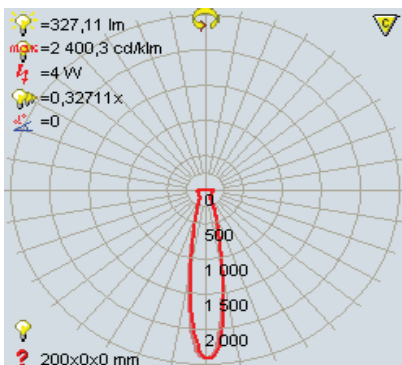

Photometric Diagram