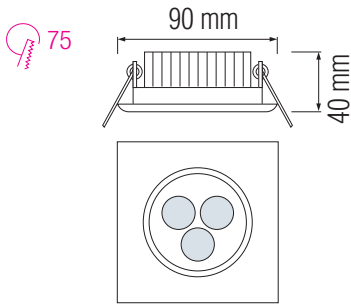

Technical Drawing