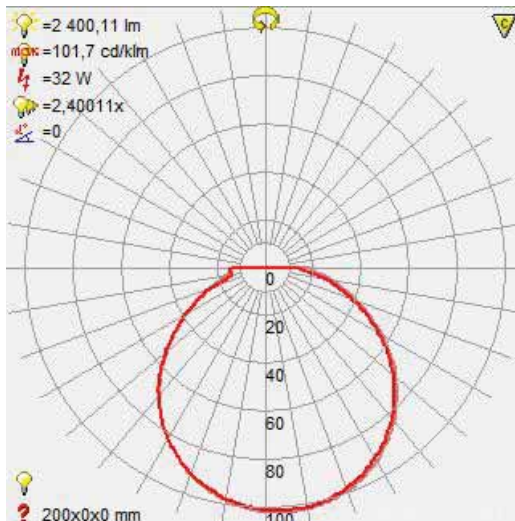

LED DOWNLIGHT

 Product&Family Code: **016 024 0032**
JASMIN

White

Silver

Technical Drawing

Photometric Diagram

Technical Data	
Voltage (V)	220-240V
Product Wattage (W)	32
Equivalence with incandescent lamp	256
Colour Render Index (Ra)	>Ra80
Colour Temperature (K)	6400K
Materials	Body: Aluminium, Diffuser: Glass
Protection Class	II
Dimmable	No
EEI	A to A++
Warm-up time up to 60 % of the full light output	Instant Full Light
Luminous Flux (lm)	2400
Luminous Efficacy (lm/W)	75
Rated Life (hrs) Ⓢ	30.000
IP Rating	20
Power Factor	>0.8
Beam Angle	110°
Starting Time	<0.2s
Number of ON-OFF cycling	x25.000