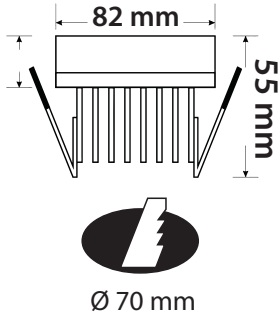

## Technical Data

Voltage (V)	180-265V
Product Wattage (W)	7
Equivalence with incandescent lamp	56
Colour Render Index (Ra)	>Ra80
Colour Temperature (K)	4200K
Materials	Aluminium + Acrylic
Protection Class	II
Dimmable	No
EEI	A to A++
Warm-up time up to 60 % of the full light output	Instant Full Light
Luminous Flux (lm)	560
Luminous Efficacy (lm/W)	80
Rated Life (hrs) ⌚	30.000
IP Rating	20
Power Factor	>0.5
Beam Angle	120°
Starting Time	<0.2s
Number of ON-OFF cycling	x20.000

## Technical Drawing