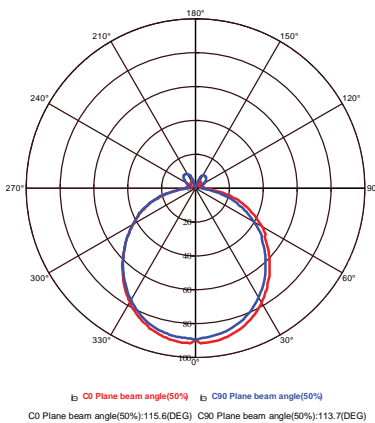

## Technical Data

Voltage (V)	180-265V
Product Wattage (W)	7
Equivalence with incandescent lamp	56
Colour Render Index (Ra)	>Ra80
Colour Temperature (K)	4200K
Materials	Aluminium + Acrylic
Protection Class	II
Dimmable	No
EEI	A to A++
Warm-up time up to 60 % of the full light output	Instant Full Light
Luminous Flux (lm)	560
Luminous Efficacy (lm/W)	80
Rated Life (hrs) ⌚	30.000
IP Rating	20
Power Factor	>0.5
Beam Angle	120°
Starting Time	<0.2s
Number of ON-OFF cycling	x20.000

## Technical Drawing

## Photometric Diagram