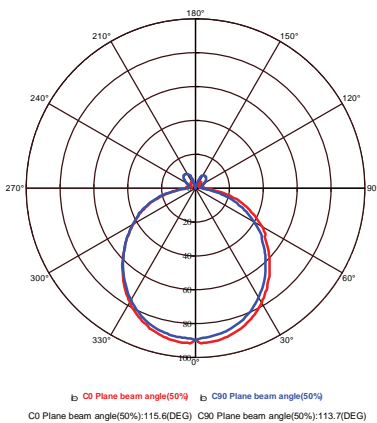

## Technical Data

Voltage (V)	180-265V
Product Wattage (W)	5
Equivalence with incandescent lamp	40
Colour Render Index (Ra)	>Ra80
Colour Temperature (K)	4200K
Materials	Aluminium + Acrylic
Protection Class	II
Dimmable	No
EEI	A to A++
Warm-up time up to 60 % of the full light output	Instant Full Light
Luminous Flux (lm)	400
Luminous Efficacy (lm/W)	80
Rated Life (hrs) ⌚	30.000
IP Rating	20
Power Factor	>0.5
Beam Angle	120°
Starting Time	<0.2s
Number of ON-OFF cycling	x20.000

## Technical Drawing

## Photometric Diagram