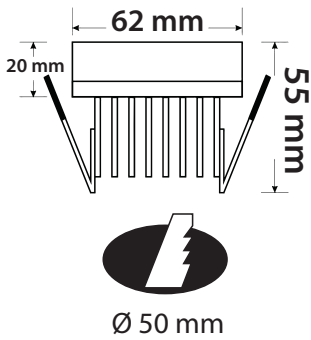

## Technical Data

Voltage (V)	180-265V
Product Wattage (W)	5
Equivalence with incandescent lamp	40
Colour Render Index (Ra)	>Ra80
Colour Temperature (K)	4200K
Materials	Aluminium + Acrylic
Protection Class	II
Dimmable	No
EEI	A to A++
Warm-up time up to 60 % of the full light output	Instant Full Light
Luminous Flux (lm)	400
Luminous Efficacy (lm/W)	80
Rated Life (hrs) ⌚	30.000
IP Rating	20
Power Factor	>0.5
Beam Angle	120°
Starting Time	<0.2s
Number of ON-OFF cycling	x20.000

## Technical Drawing