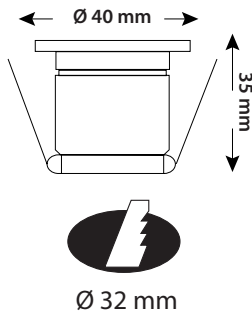

LED DOWNLIGHT

Product&Family Code: 016 038 0001

LAURA

Technical Drawing

Technical Data

Voltage (V)	85-265V
Product Wattage (W)	1
Equivalence with incandescent lamp	8
Colour Render Index (Ra)	>Ra70
Colour Temperature (K)	4200K
Materials	Aluminium
Protection Class	II
Dimmable	No
EEI	A to A++
Warm-up time up to 60 % of the full light output	Instant Full Light
Luminous Flux (lm)	70
Luminous Efficacy (lm/W)	70
Rated Life (hrs) ⌚	30.000
IP Rating	20
Power Factor	>0.5
Beam Angle	20°
Starting Time	<0.2s
Number of ON-OFF cycling	x20.000