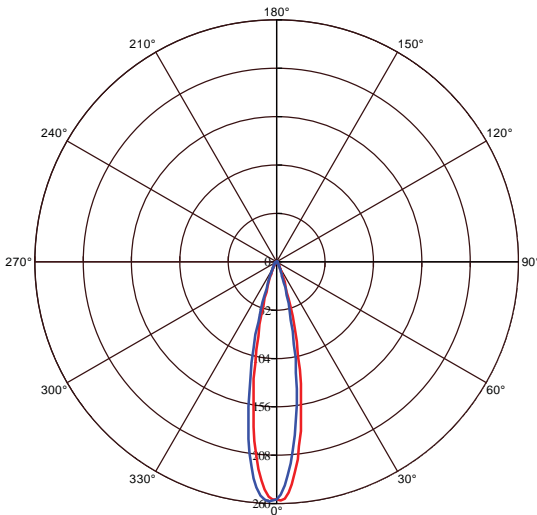

Photometric Diagram