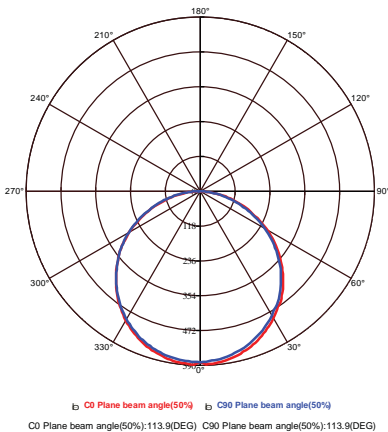

## Technical Drawing

Technical Data	
Voltage (V)	220-240V
Product Wattage (W)	36
Equivalence with incandescent lamp	288
Colour Render Index (Ra)	>Ra80
Colour Temperature (K)	3000K / 4200K / 6400K
Materials	Aluminium Die Casting Body
Protection Class	II
Dimmable	No
EEI	A to A <sup>++</sup>
Warm-up time up to 60 % of the full light output	Instant Full Light
Luminous Flux (lm)	2520
Luminous Efficacy (lm/W)	70
Rated Life (hrs) Ⓢ	30.000
IP Rating	20
Power Factor	>0.5
Beam Angle	120°
Starting Time	<0.2s
Number of ON-OFF cycling	x25.000

## Photometric Diagram