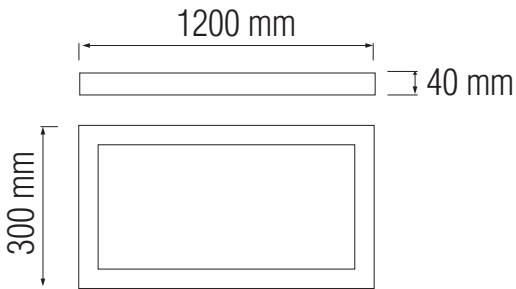

## Technical Drawing

Technical Data	
Voltage (V)	220-240V
Product Wattage (W)	36
Equivalence with incandescent lamp	288
Colour Render Index (Ra)	>Ra80
Colour Temperature (K)	3000K / 4200K / 6400K
Materials	Aluminium Die Casting Body
Protection Class	II
Dimmable	No
EEI	A to A <sup>++</sup>
Warm-up time up to 60 % of the full light output	Instant Full Light
Luminous Flux (lm)	2520
Luminous Efficacy (lm/W)	70
Rated Life (hrs) Ⓢ	30.000
IP Rating	20
Power Factor	>0.5
Beam Angle	120°
Starting Time	<0.2s
Number of ON-OFF cycling	x25.000

## Photometric Diagram