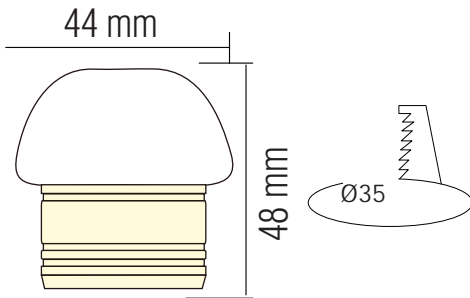

## Technical Drawing

## Photometric Diagram

## Technical Data

Voltage (V)	220-240V
Product Wattage (W)	3
Equivalence with incandescent lamp	24
Colour Render Index (Ra)	>Ra70
Colour Temperature (K)	4200K
Materials	Aluminium and Acrylic
Protection Class	II
Dimmable	No
EEI	A to A++
Warm-up time up to 60 %of the full light output	Instant Full Light
Luminous Flux (lm)	125
Luminous Efficacy (lm/W)	41
Rated Life (hrs) ⌚	30.000
IP Rating	22
Power Factor	>0.5
Beam Angle	35°
Starting Time	<0.2s
Number of ON-OFF cycling	x15.000