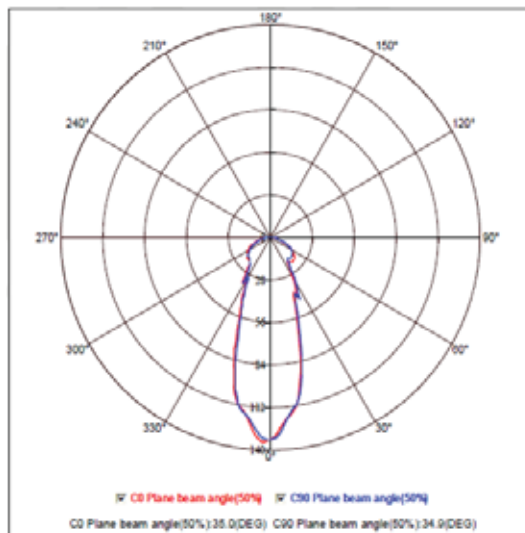

## Technical Drawing

## Photometric Diagram

## Technical Data

Voltage (V)	220-240V
Product Wattage (W)	3
Equivalence with incandescent lamp	24
Colour Render Index (Ra)	>Ra70
Colour Temperature (K)	4200K
Materials	Aluminium and Acrylic
Protection Class	II
Dimmable	No
EEI	A to A++
Warm-up time up to 60 %of the full light output	Instant Full Light
Luminous Flux (lm)	125
Luminous Efficacy (lm/W)	41
Rated Life (hrs) ⌚	30.000
IP Rating	22
Power Factor	>0.5
Beam Angle	35°
Starting Time	<0.2s
Number of ON-OFF cycling	x15.000