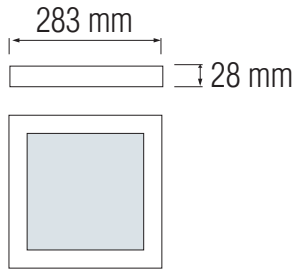

## Technical Drawing

## Technical Data

Voltage (V)	220-240V
Product Wattage (W)	28
Equivalence with incandescent lamp	224
Colour Render Index (Ra)	>Ra80
Colour Temperature (K)	3000K / 4200K / 6400K
Materials	Aluminium Die Casting Body
Protection Class	II
Dimmable	No
EEI	A to A++
Warm-up time up to 60 % of the full light output	Instant Full Light
Luminous Flux (lm)	1960
Luminous Efficacy (lm/W)	70
Rated Life (hrs) ⌚	30.000
IP Rating	20
Power Factor	>0.5
Beam Angle	120°
Starting Time	<0.2s
Number of ON-OFF cycling	x25.000

## Photometric Diagram