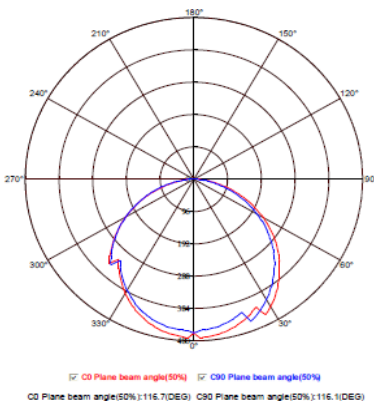

## Technical Drawing

## Technical Data

Voltage (V)	220-240V
Product Wattage (W)	28
Equivalence with incandescent lamp	224
Colour Render Index (Ra)	>Ra80
Colour Temperature (K)	3000K / 4200K / 6400K
Materials	Aluminium Die Casting Body
Protection Class	II
Dimmable	No
EEI	A to A++
Warm-up time up to 60 % of the full light output	Instant Full Light
Luminous Flux (lm)	1960
Luminous Efficacy (lm/W)	70
Rated Life (hrs) ⌚	30.000
IP Rating	20
Power Factor	>0.5
Beam Angle	120°
Starting Time	<0.2s
Number of ON-OFF cycling	x25.000

## Photometric Diagram