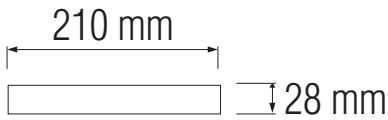

LED DOWNLIGHT

Product&Family Code:

016 025 0018

CAROLINE-18

Technical Drawing

Photometric Diagram

Technical Data

Voltage (V)	220-240V
Product Wattage (W)	18
Equivalence with incandescent lamp	144
Colour Render Index (Ra)	>80
Colour Temperature (K)	3000K / 4200K / 6400K
Materials	Aluminium Die Casting Body
Protection Class	II
Dimmable	No
EEI	A to A ⁺⁺
Warm-up time up to 60 %of the full light output	Instant Full Light
Luminous Flux (lm)	1300
Luminous Efficacy (lm/W)	72
Rated Life (hrs) Ⓢ	30.000
IP Rating	20
Power Factor	>0.5
Beam Angle	120°
Starting Time	<0.2s
Number of ON-OFF cycling	x25.000