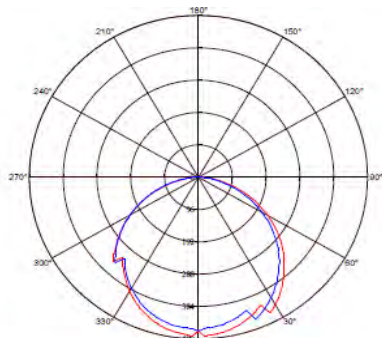

LED DOWNLIGHT

Product&Family Code:

016 025 0018

CAROLINE-18

Technical Drawing

Photometric Diagram

Technical Data

Voltage (V)	220-240V
Product Wattage (W)	18
Equivalence with incandescent lamp	144
Colour Render Index (Ra)	>80
Colour Temperature (K)	3000K / 4200K / 6400K
Materials	Aluminium Die Casting Body
Protection Class	II
Dimmable	No
EEI	A to A ⁺⁺
Warm-up time up to 60 %of the full light output	Instant Full Light
Luminous Flux (lm)	1300
Luminous Efficacy (lm/W)	72
Rated Life (hrs) Ⓢ	30.000
IP Rating	20
Power Factor	>0.5
Beam Angle	120°
Starting Time	<0.2s
Number of ON-OFF cycling	x25.000