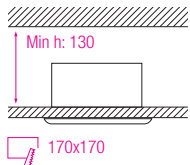

LED DOWNLIGHT

Technical Drawing

Photometric Diagram

Product&Family Code:

016 023 0032

SABRINA-32

Technical Data	
Voltage (V)	220-240V
Product Wattage (W)	32
Equivalence with incandescent lamp	256
Colour Render Index (Ra)	>Ra80
Colour Temperature (K)	2700K / 6400K
Materials	Aluminium Die Casting Body
Protection Class	II
Dimmable	No
EEI	A to A++
Warm-up time up to 60 % of the full light output	Instant Full Light
Luminous Flux (lm)	4x371
Luminous Efficacy (lm/W)	46
Rated Life (hrs) Ⓟ	40.000
IP Rating	20
Power Factor	>0.7
Beam Angle	24°
Starting Time	<0.2s
Number of ON-OFF cycling	x25.000