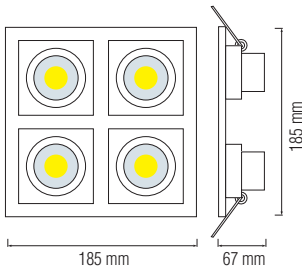

LED DOWNLIGHT

Technical Drawing

Photometric Diagram

Product&Family Code:

016 023 0032

SABRINA-32

Technical Data	
Voltage (V)	220-240V
Product Wattage (W)	32
Equivalence with incandescent lamp	256
Colour Render Index (Ra)	>Ra80
Colour Temperature (K)	2700K / 6400K
Materials	Aluminium Die Casting Body
Protection Class	II
Dimmable	No
EEI	A to A++
Warm-up time up to 60 % of the full light output	Instant Full Light
Luminous Flux (lm)	4x371
Luminous Efficacy (lm/W)	46
Rated Life (hrs) Ⓟ	40.000
IP Rating	20
Power Factor	>0.7
Beam Angle	24°
Starting Time	<0.2s
Number of ON-OFF cycling	x25.000