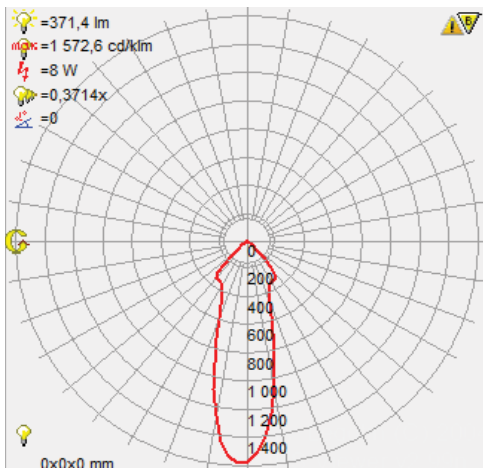

LED DOWNLIGHT

Technical Drawing

Photometric Diagram

Product&Family Code:

016 023 0032

SABRINA-32

Technical Data	
Voltage (V)	220-240V
Product Wattage (W)	32
Equivalence with incandescent lamp	256
Colour Render Index (Ra)	>Ra80
Colour Temperature (K)	2700K / 6400K
Materials	Aluminium Die Casting Body
Protection Class	II
Dimmable	No
EEI	A to A++
Warm-up time up to 60 % of the full light output	Instant Full Light
Luminous Flux (lm)	4x371
Luminous Efficacy (lm/W)	46
Rated Life (hrs) Ⓟ	40.000
IP Rating	20
Power Factor	>0.7
Beam Angle	24°
Starting Time	<0.2s
Number of ON-OFF cycling	x25.000