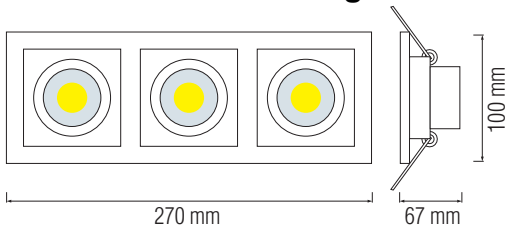

LED DOWNLIGHT

Product&Family Code: 016 023 0024

SABRINA-24

Technical Drawing

Photometric Diagram

Technical Data	
Voltage (V)	220-240V
Product Wattage (W)	24
Equivalence with incandescent lamp	192
Colour Render Index (Ra)	>Ra80
Colour Temperature (K)	2700K / 6400K
Materials	Aluminium Die Casting Body
Protection Class	II
Dimmable	No
EEI	A to A++
Warm-up time up to 60 % of the full light output	Instant Full Light
Luminous Flux (lm)	3x371
Luminous Efficacy (lm/W)	46
Rated Life (hrs) Ⓟ	40.000
IP Rating	20
Power Factor	>0.7
Beam Angle	24°
Starting Time	<0.2s
Number of ON-OFF cycling	x25.000