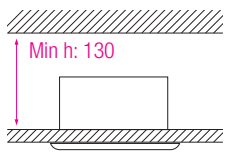

LED DOWNLIGHT

Product&Family Code: 016 023 0024

SABRINA-24

Technical Drawing

Photometric Diagram

Technical Data	
Voltage (V)	220-240V
Product Wattage (W)	24
Equivalence with incandescent lamp	192
Colour Render Index (Ra)	>Ra80
Colour Temperature (K)	2700K / 6400K
Materials	Aluminium Die Casting Body
Protection Class	II
Dimmable	No
EEI	A to A++
Warm-up time up to 60 % of the full light output	Instant Full Light
Luminous Flux (lm)	3x371
Luminous Efficacy (lm/W)	46
Rated Life (hrs) Ⓟ	40.000
IP Rating	20
Power Factor	>0.7
Beam Angle	24°
Starting Time	<0.2s
Number of ON-OFF cycling	x25.000