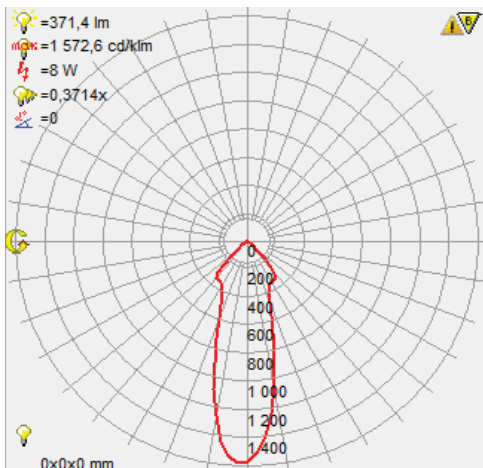

LED DOWNLIGHT

Product&Family Code: 016 023 0024

SABRINA-24

Technical Drawing

Photometric Diagram

Technical Data	
Voltage (V)	220-240V
Product Wattage (W)	24
Equivalence with incandescent lamp	192
Colour Render Index (Ra)	>Ra80
Colour Temperature (K)	2700K / 6400K
Materials	Aluminium Die Casting Body
Protection Class	II
Dimmable	No
EEI	A to A++
Warm-up time up to 60 % of the full light output	Instant Full Light
Luminous Flux (lm)	3x371
Luminous Efficacy (lm/W)	46
Rated Life (hrs) Ⓟ	40.000
IP Rating	20
Power Factor	>0.7
Beam Angle	24°
Starting Time	<0.2s
Number of ON-OFF cycling	x25.000