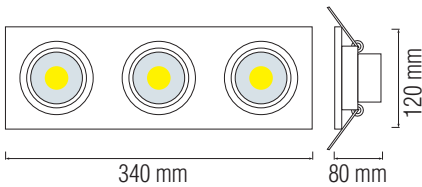

LED DOWNLIGHT

 Product&Family Code: **016 022 0030**
VERONICA-30

Technical Drawing

Photometric Diagram

Technical Data	
Voltage (V)	220-240V
Product Wattage (W)	30
Equivalence with incandescent lamp	240
Colour Render Index (Ra)	>Ra80
Colour Temperature (K)	2700K / 6400K
Materials	Aluminium Die Casting Body
Protection Class	II
Dimmable	No
EEI	A to A++
Warm-up time up to 60 % of the full light output	Instant Full Light
Luminous Flux (lm)	3 x 539
Luminous Efficacy (lm/W)	54
Rated Life (hrs) Ⓟ	40.000
IP Rating	20
Power Factor	>0.8
Beam Angle	87°
Starting Time	<0.2s
Number of ON-OFF cycling	x25.000