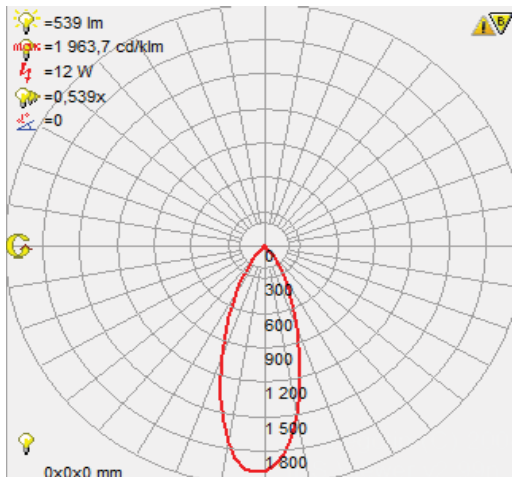

LED DOWNLIGHT

 Product&Family Code: **016 022 0030**
VERONICA-30

Technical Drawing

Photometric Diagram

Technical Data	
Voltage (V)	220-240V
Product Wattage (W)	30
Equivalence with incandescent lamp	240
Colour Render Index (Ra)	>Ra80
Colour Temperature (K)	2700K / 6400K
Materials	Aluminium Die Casting Body
Protection Class	II
Dimmable	No
EEI	A to A++
Warm-up time up to 60 % of the full light output	Instant Full Light
Luminous Flux (lm)	3 x 539
Luminous Efficacy (lm/W)	54
Rated Life (hrs) Ⓟ	40.000
IP Rating	20
Power Factor	>0.8
Beam Angle	87°
Starting Time	<0.2s
Number of ON-OFF cycling	x25.000