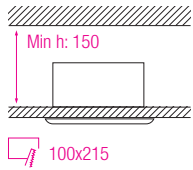

LED DOWNLIGHT

 Product&Family Code: **016 022 0030**
VERONICA-30

Technical Drawing

Photometric Diagram

Technical Data	
Voltage (V)	220-240V
Product Wattage (W)	30
Equivalence with incandescent lamp	240
Colour Render Index (Ra)	>Ra80
Colour Temperature (K)	2700K / 6400K
Materials	Aluminium Die Casting Body
Protection Class	II
Dimmable	No
EEI	A to A++
Warm-up time up to 60 % of the full light output	Instant Full Light
Luminous Flux (lm)	3 x 539
Luminous Efficacy (lm/W)	54
Rated Life (hrs) Ⓟ	40.000
IP Rating	20
Power Factor	>0.8
Beam Angle	87°
Starting Time	<0.2s
Number of ON-OFF cycling	x25.000