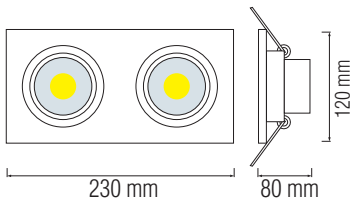

## Technical Drawing

## Photometric Diagram

Technical Data	
Voltage (V)	220-240V
Product Wattage (W)	20
Equivalence with incandescent lamp	160
Colour Render Index (Ra)	>Ra80
Colour Temperature (K)	2700K / 6400K
Materials	Aluminium Die Casting Body
Protection Class	II
Dimmable	No
EEI	A to A++
Warm-up time up to 60 % of the full light output	Instant Full Light
Luminous Flux (lm)	2 x 539
Luminous Efficacy (lm/W)	54
Rated Life (hrs) Ⓢ	40.000
IP Rating	20
Power Factor	>0.8
Beam Angle	87°
Starting Time	<0.2s
Number of ON-OFF cycling	x25.000