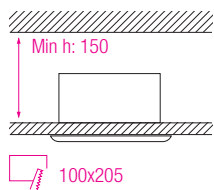

## Technical Drawing

## Photometric Diagram

Technical Data	
Voltage (V)	220-240V
Product Wattage (W)	20
Equivalence with incandescent lamp	160
Colour Render Index (Ra)	>Ra80
Colour Temperature (K)	2700K / 6400K
Materials	Aluminium Die Casting Body
Protection Class	II
Dimmable	No
EEI	A to A++
Warm-up time up to 60 % of the full light output	Instant Full Light
Luminous Flux (lm)	2 x 539
Luminous Efficacy (lm/W)	54
Rated Life (hrs) Ⓢ	40.000
IP Rating	20
Power Factor	>0.8
Beam Angle	87°
Starting Time	<0.2s
Number of ON-OFF cycling	x25.000