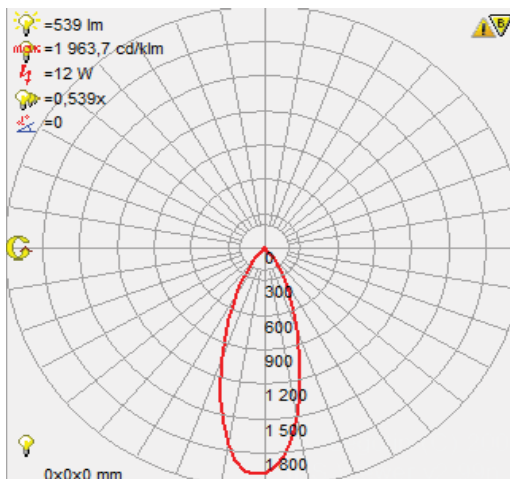

# LED DOWNLIGHT

 Product&Family Code: **016 022 0020**
**VERONICA-20**

## Technical Drawing

## Photometric Diagram

Technical Data	
Voltage (V)	220-240V
Product Wattage (W)	20
Equivalence with incandescent lamp	160
Colour Render Index (Ra)	>Ra80
Colour Temperature (K)	2700K / 6400K
Materials	Aluminium Die Casting Body
Protection Class	II
Dimmable	No
EEI	A to A++
Warm-up time up to 60 % of the full light output	Instant Full Light
Luminous Flux (lm)	2 x 539
Luminous Efficacy (lm/W)	54
Rated Life (hrs) Ⓢ	40.000
IP Rating	20
Power Factor	>0.8
Beam Angle	87°
Starting Time	<0.2s
Number of ON-OFF cycling	x25.000