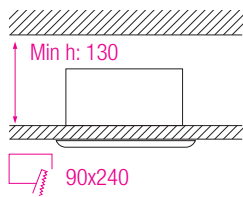

LED DOWNLIGHT

Product&Family Code:

016 021 0015

ADRIANA-15

White

Technical Drawing

Photometric Diagram

Technical Data

Voltage (V)	220-240V
Product Wattage (W)	15
Equivalence with incandescent lamp	120
Colour Render Index (Ra)	>Ra80
Colour Temperature (K)	2700K / 6400K
Materials	Aluminium Die Casting Body
Protection Class	II
Dimmable	No
EEI	A to A++
Warm-up time up to 60 % of the full light output	Instant Full Light
Luminous Flux (lm)	3 x 368
Luminous Efficacy (lm/W)	73
Rated Life (hrs) Ⓢ	40.000
IP Rating	20
Power Factor	>0.5
Beam Angle	87°
Starting Time	<0.2s
Number of ON-OFF cycling	x25.000