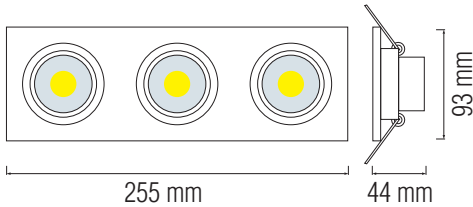

LED DOWNLIGHT

Product&Family Code:

016 021 0015

ADRIANA-15

White

Technical Drawing

Photometric Diagram

Technical Data

Voltage (V)	220-240V
Product Wattage (W)	15
Equivalence with incandescent lamp	120
Colour Render Index (Ra)	>Ra80
Colour Temperature (K)	2700K / 6400K
Materials	Aluminium Die Casting Body
Protection Class	II
Dimmable	No
EEI	A to A++
Warm-up time up to 60 % of the full light output	Instant Full Light
Luminous Flux (lm)	3 x 368
Luminous Efficacy (lm/W)	73
Rated Life (hrs) Ⓢ	40.000
IP Rating	20
Power Factor	>0.5
Beam Angle	87°
Starting Time	<0.2s
Number of ON-OFF cycling	x25.000