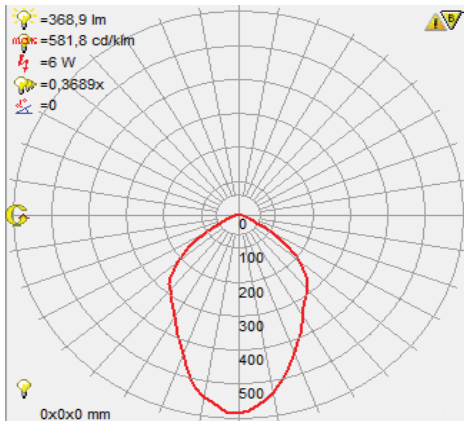

LED DOWNLIGHT

Product&Family Code:

016 021 0015

ADRIANA-15

White

Technical Drawing

Photometric Diagram

Technical Data

Voltage (V)	220-240V
Product Wattage (W)	15
Equivalence with incandescent lamp	120
Colour Render Index (Ra)	>Ra80
Colour Temperature (K)	2700K / 6400K
Materials	Aluminium Die Casting Body
Protection Class	II
Dimmable	No
EEI	A to A++
Warm-up time up to 60 % of the full light output	Instant Full Light
Luminous Flux (lm)	3 x 368
Luminous Efficacy (lm/W)	73
Rated Life (hrs) Ⓢ	40.000
IP Rating	20
Power Factor	>0.5
Beam Angle	87°
Starting Time	<0.2s
Number of ON-OFF cycling	x25.000