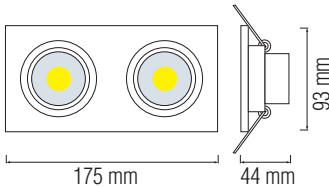

## Technical Drawing

90x155

## Photometric Diagram

## Technical Data

Voltage (V)	220-240V
Product Wattage (W)	10
Equivalence with incandescent lamp	80
Colour Render Index (Ra)	>Ra80
Colour Temperature (K)	2700K / 6400K
Materials	Aluminium Die Casting Body
Protection Class	II
Dimmable	No
EEI	A to A <sup>++</sup>
Warm-up time up to 60 % of the full light output	Instant Full Light
Luminous Flux (lm)	2 x 368
Luminous Efficacy (lm/W)	73
Rated Life (hrs) Ⓢ	40.000
IP Rating	20
Power Factor	>0.5
Beam Angle	87°
Starting Time	<0.2s
Number of ON-OFF cycling	x25.000