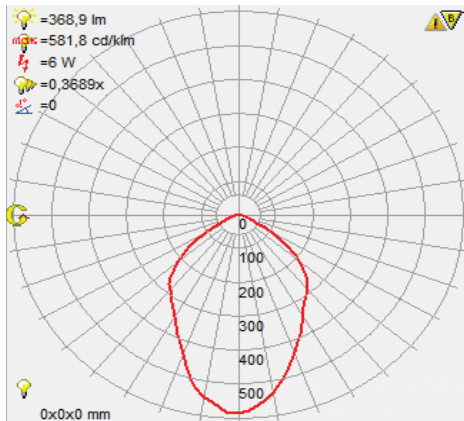

# LED DOWNLIGHT

Product&amp;Family Code:

016 021 0010

**ADRIANA-10**

White

## Technical Drawing

90x155

## Photometric Diagram

## Technical Data

Voltage (V)	220-240V
Product Wattage (W)	10
Equivalence with incandescent lamp	80
Colour Render Index (Ra)	>Ra80
Colour Temperature (K)	2700K / 6400K
Materials	Aluminium Die Casting Body
Protection Class	II
Dimmable	No
EEI	A to A <sup>++</sup>
Warm-up time up to 60 % of the full light output	Instant Full Light
Luminous Flux (lm)	2 x 368
Luminous Efficacy (lm/W)	73
Rated Life (hrs) Ⓢ	40.000
IP Rating	20
Power Factor	>0.5
Beam Angle	87°
Starting Time	<0.2s
Number of ON-OFF cycling	x25.000