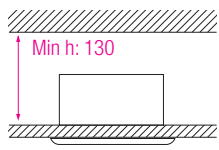

## Technical Drawing

90x155

## Technical Data

Voltage (V)	220-240V
Product Wattage (W)	10
Equivalence with incandescent lamp	80
Colour Render Index (Ra)	>Ra80
Colour Temperature (K)	2700K / 6400K
Materials	Aluminium Die Casting Body
Protection Class	II
Dimmable	No
EEI	A to A <sup>++</sup>
Warm-up time up to 60 % of the full light output	Instant Full Light
Luminous Flux (lm)	2 x 368
Luminous Efficacy (lm/W)	73
Rated Life (hrs) Ⓢ	40.000
IP Rating	20
Power Factor	>0.5
Beam Angle	87°
Starting Time	<0.2s
Number of ON-OFF cycling	x25.000