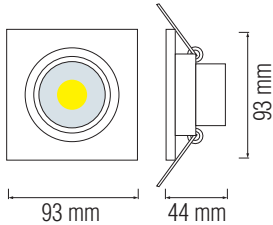

LED DOWNLIGHT

Product&Family Code:

016 021 0005

ADRIANA-5

White

Technical Drawing

Photometric Diagram

Technical Data	
Voltage (V)	220-240V
Product Wattage (W)	5
Equivalence with incandescent lamp	40
Colour Render Index (Ra)	>Ra80
Colour Temperature (K)	2700K / 6400K
Materials	Aluminium Die Casting Body
Protection Class	II
Dimmable	No
EEI	A to A ⁺⁺
Warm-up time up to 60 % of the full light output	Instant Full Light
Luminous Flux (lm)	368
Luminous Efficacy (lm/W)	73
Rated Life (hrs) Ⓢ	40.000
IP Rating	20
Power Factor	>0.5
Beam Angle	87°
Starting Time	<0.2s
Number of ON-OFF cycling	x25.000