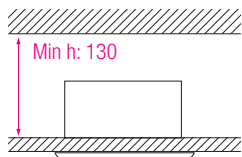

LED DOWNLIGHT

Product&Family Code:

016 021 0005

ADRIANA-5

White

Technical Drawing

Photometric Diagram

Technical Data	
Voltage (V)	220-240V
Product Wattage (W)	5
Equivalence with incandescent lamp	40
Colour Render Index (Ra)	>Ra80
Colour Temperature (K)	2700K / 6400K
Materials	Aluminium Die Casting Body
Protection Class	II
Dimmable	No
EEI	A to A ⁺⁺
Warm-up time up to 60 % of the full light output	Instant Full Light
Luminous Flux (lm)	368
Luminous Efficacy (lm/W)	73
Rated Life (hrs) Ⓢ	40.000
IP Rating	20
Power Factor	>0.5
Beam Angle	87°
Starting Time	<0.2s
Number of ON-OFF cycling	x25.000