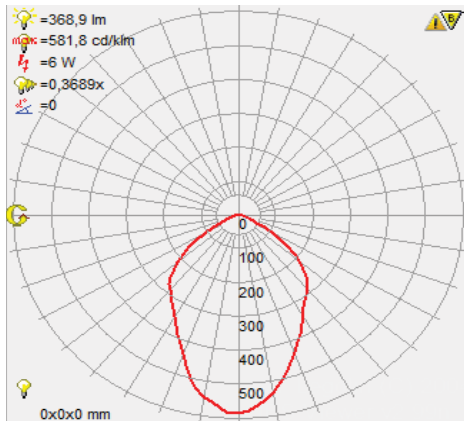

LED DOWNLIGHT

Product&Family Code:

016 021 0005

ADRIANA-5

White

Technical Drawing

Photometric Diagram

Technical Data	
Voltage (V)	220-240V
Product Wattage (W)	5
Equivalence with incandescent lamp	40
Colour Render Index (Ra)	>Ra80
Colour Temperature (K)	2700K / 6400K
Materials	Aluminium Die Casting Body
Protection Class	II
Dimmable	No
EEI	A to A ⁺⁺
Warm-up time up to 60 % of the full light output	Instant Full Light
Luminous Flux (lm)	368
Luminous Efficacy (lm/W)	73
Rated Life (hrs) Ⓢ	40.000
IP Rating	20
Power Factor	>0.5
Beam Angle	87°
Starting Time	<0.2s
Number of ON-OFF cycling	x25.000