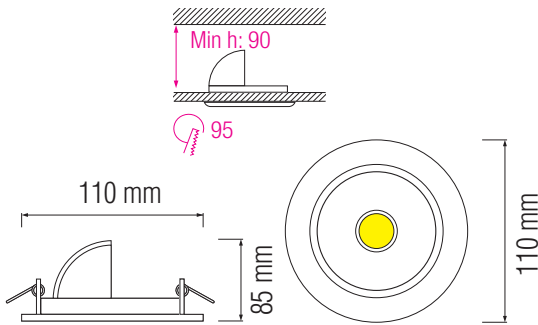

LED DOWNLIGHT

Technical Drawing

Product&Family Code: 016 020 0008

GALINA-8

Technical Data

Voltage (V)	220-240V
Product Wattage (W)	8
Equivalence with incandescent lamp	64
Colour Render Index (Ra)	>Ra80
Colour Temperature (K)	6500K
Materials	Aluminium Die Casting Body
Protection Class	II
Dimmable	No
EEI	A to A++
Warm-up time up to 60 %of the full light output	Instant Full Light
Luminous Flux (lm)	444
Luminous Efficacy (lm/W)	55
Rated Life (hrs) ⊕	40.000
IP Rating	20
Power Factor	>0.9
Beam Angle	90°
Starting Time	<0.2s
Number of ON-OFF cycling	x25.000