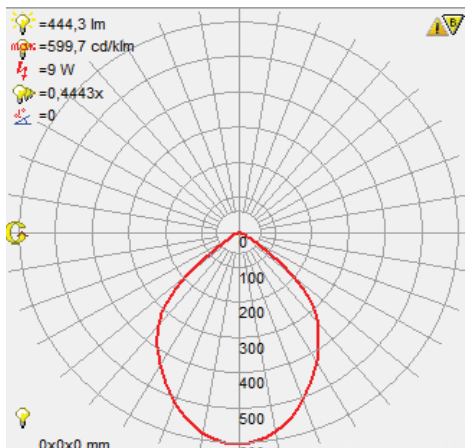

Photometric Diagram