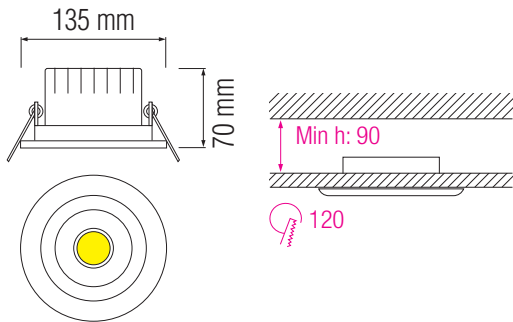

## Technical Drawing

## Technical Data

Voltage (V)	220-240V
Product Wattage (W)	8
Equivalence with incandescent lamp	64
Colour Render Index (Ra)	>Ra80
Colour Temperature (K)	4200K
Materials	Aluminium Die Casting Body
Protection Class	II
Dimmable	No
EEI	A to A++
Warm-up time up to 60 % of the full light output	Instant Full Light
Luminous Flux (lm)	354
Luminous Efficacy (lm/W)	44
Rated Life (hrs) Ⓟ	40.000
IP Rating	20
Power Factor	>0.9
Beam Angle	120°
Starting Time	<0.2s
Number of ON-OFF cycling	x25.000

## Photometric Diagram