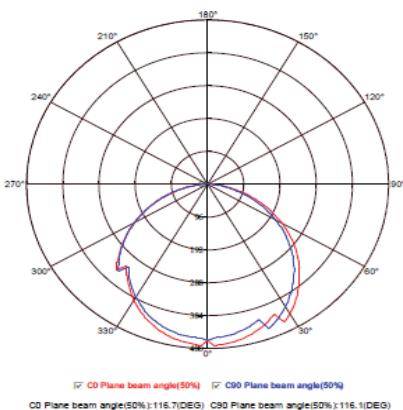

## Technical Drawing

## Technical Data

Voltage (V)	220-240V
Product Wattage (W)	8
Equivalence with incandescent lamp	64
Colour Render Index (Ra)	>Ra80
Colour Temperature (K)	4200K
Materials	Aluminium Die Casting Body
Protection Class	II
Dimmable	No
EEI	A to A++
Warm-up time up to 60 % of the full light output	Instant Full Light
Luminous Flux (lm)	354
Luminous Efficacy (lm/W)	44
Rated Life (hrs) Ⓟ	40.000
IP Rating	20
Power Factor	>0.9
Beam Angle	120°
Starting Time	<0.2s
Number of ON-OFF cycling	x25.000

## Photometric Diagram