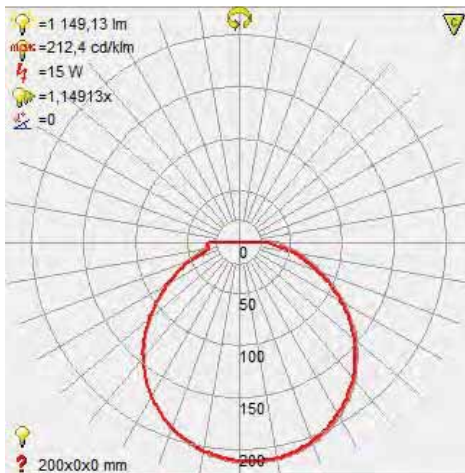

Photometric Diagram