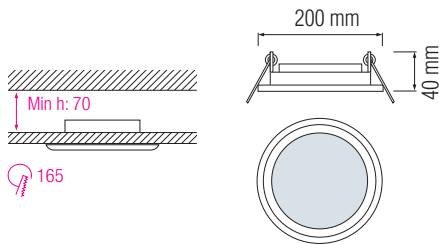

LED DOWNLIGHT

Product&Family Code: 016 016 0015

CLARA-15

Technical Data

Voltage (V)	220-240V
Product Wattage (W)	15
Equivalence with incandescent lamp	144
Colour Render Index (Ra)	>Ra70
Colour Temperature (K)	3000K / 4200K / 6400K
Materials	Aluminium Die Casting Body
Protection Class	II
Dimmable	No
EEI	A to A++
Warm-up time up to 60 % of the full light output	Instant Full Light
Luminous Flux (lm)	1150
Luminous Efficacy (lm/W)	76
Rated Life (hrs) ⌚	30.000
IP Rating	20
Power Factor	>0.5
Beam Angle	120°
Starting Time	<0.2s
Number of ON-OFF cycling	x25.000

Technical Drawing

Photometric Diagram

Applications

- Airport, Bathroom, Bedroom, Car Park, Cinema, Gallery, Hospital, Hotel, Kitchen, Museum etc.

Features

- High Lumen and CRI, Good quality & Constant Current driver.
- High heat dissipation, low carbon and environmental protection.
- SMD LED Lamp Base.
- Aluminum Die Casting Body