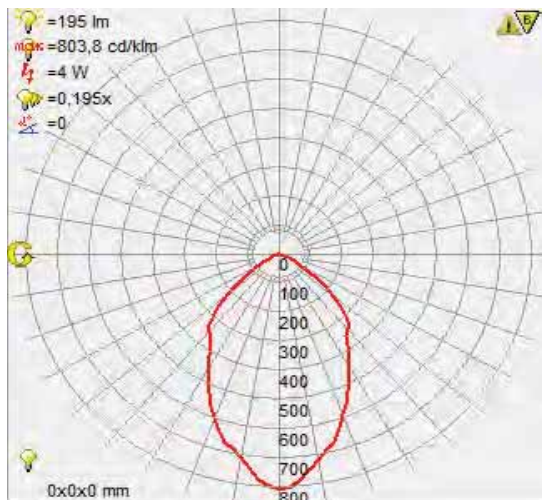

## Technical Data

Voltage (V)	220-240V
Product Wattage (W)	3
Equivalence with incandescent lamp	24
Colour Render Index (Ra)	>Ra70
Colour Temperature (K)	2700K - 6400K
Materials	Aluminium
Protection Class	II
Dimmable	No
EEI	A to A++
Warm-up time up to 60 % of the full light output	Instant Full Light
Luminous Flux (lm)	222
Luminous Efficacy (lm/W)	74
Rated Life (hrs) Ⓢ	30.000
IP Rating	20
Power Factor	>0.5
Beam Angle	60°
Starting Time	<0.2s
Number of ON-OFF cycling	x25.000

## Technical Drawing

## Photometric Diagram