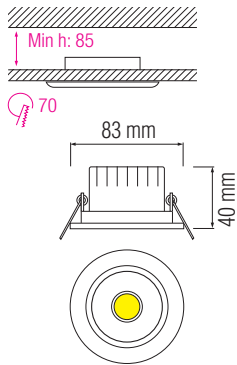

## Technical Data

Voltage (V)	220-240V
Product Wattage (W)	3
Equivalence with incandescent lamp	24
Colour Render Index (Ra)	>Ra70
Colour Temperature (K)	2700K - 6400K
Materials	Aluminium
Protection Class	II
Dimmable	No
EEI	A to A++
Warm-up time up to 60 % of the full light output	Instant Full Light
Luminous Flux (lm)	222
Luminous Efficacy (lm/W)	74
Rated Life (hrs) Ⓢ	30.000
IP Rating	20
Power Factor	>0.5
Beam Angle	60°
Starting Time	<0.2s
Number of ON-OFF cycling	x25.000

## Technical Drawing

## Photometric Diagram