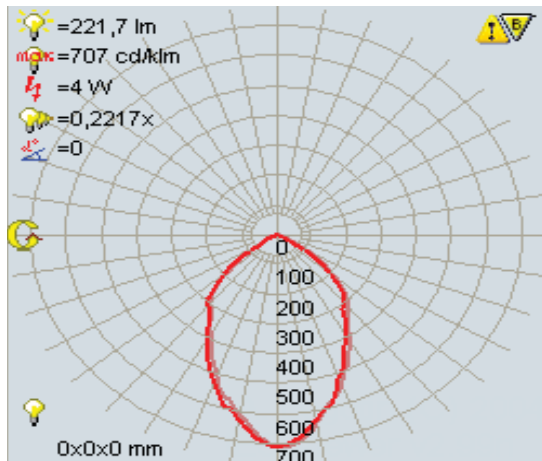

Photometric Diagram