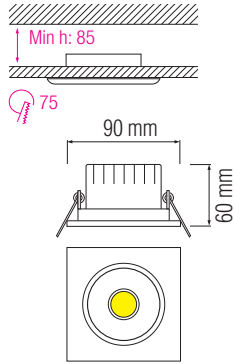

## Technical Data

Voltage (V)	220-240V
Product Wattage (W)	3
Equivalence with incandescent lamp	24
Colour Render Index (Ra)	>Ra70
Colour Temperature (K)	2700K / 4200K / 6500K
Materials	Aluminium Die Casting Body
Protection Class	II
Dimmable	No
EEI	<b>A</b> to <b>A++</b>
Warm-up time up to 60 % of the full light output	Instant Full Light
Luminous Flux (lm)	208 - 230
Luminous Efficacy (lm/W)	69 - 76
Rated Life (hrs) Ⓢ	40.000
IP Rating	20
Power Factor	>0.5
Beam Angle	87°
Starting Time	<0.2s
Number of ON-OFF cycling	x25.000

## Technical Drawing

## Photometric Diagram