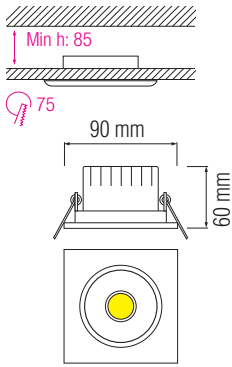

LED DOWNLIGHT

Product&Family Code:

016 007 0005
VICTORIA-5

Technical Drawing

Photometric Diagram

Technical Data	
Voltage (V)	220-240V
Product Wattage (W)	5
Equivalence with incandescent lamp	40
Colour Render Index (Ra)	>Ra80
Colour Temperature (K)	2700K / 4200K / 6500K
Materials	Aluminium Die Casting Body
Protection Class	II
Dimmable	No
EEI	A to A++
Warm-up time up to 60 % of the full light output	Instant Full Light
Luminous Flux (lm)	217 - 354
Luminous Efficacy (lm/W)	44 - 70
Rated Life (hrs) Ⓢ	40.000
IP Rating	20
Power Factor	>0.5
Beam Angle	87°
Starting Time	<0.2s
Number of ON-OFF cycling	x25.000