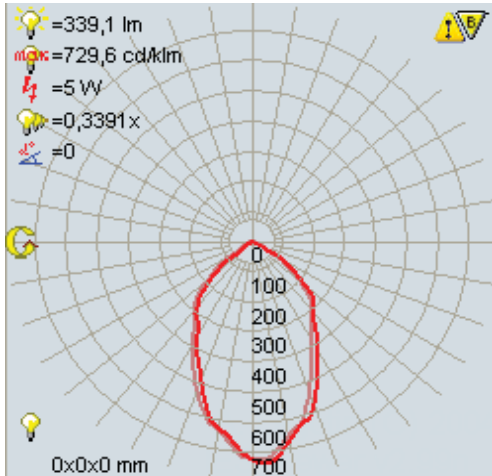

LED DOWNLIGHT

Product&Family Code:

016 007 0005
VICTORIA-5

Technical Drawing

Photometric Diagram

Technical Data	
Voltage (V)	220-240V
Product Wattage (W)	5
Equivalence with incandescent lamp	40
Colour Render Index (Ra)	>Ra80
Colour Temperature (K)	2700K / 4200K / 6500K
Materials	Aluminium Die Casting Body
Protection Class	II
Dimmable	No
EEI	A to A++
Warm-up time up to 60 % of the full light output	Instant Full Light
Luminous Flux (lm)	217 - 354
Luminous Efficacy (lm/W)	44 - 70
Rated Life (hrs) Ⓢ	40.000
IP Rating	20
Power Factor	>0.5
Beam Angle	87°
Starting Time	<0.2s
Number of ON-OFF cycling	x25.000