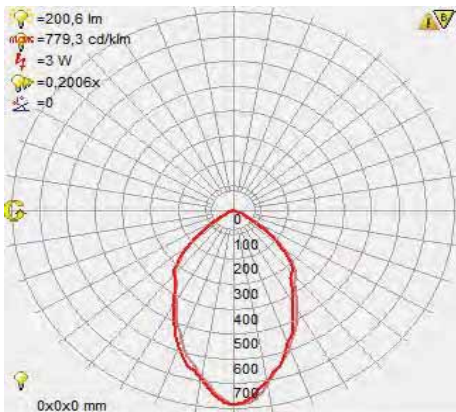

# LED PICTURE & MIRROR LAMP

Product&Family Code: 040 006 0003

KUĞU

## Technical Drawing

## Photometric Diagram

Technical Data	
Voltage (V)	220-240V
Product Wattage (W)	3
Equivalence with incandescent lamp(W)	24
Colour Render Index (Ra)	>Ra 70
Colour Temperature (K)	4200
Materials	Aluminium
Protection Class	II
Dimmable	No
EEI	A to A++
Warm-up time up to 60 %of the full light output	Instant Full Light
Luminous Flux (lm)	200
Luminous Efficacy (lm/W)	67
Rated Life (hrs) ⌚	30.000
IP Rating	20
Power Factor	>0.5
Beam Angle	60°
Starting Time	<0.2s
Number of ON-OFF cycling	x35.000