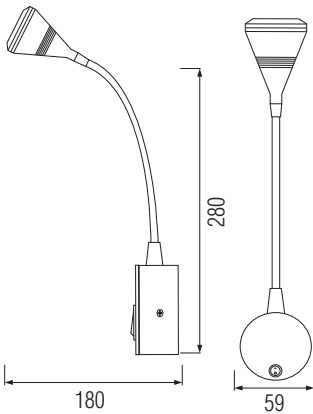

# LED PICTURE & MIRROR LAMP

Product&Family Code: 040 006 0003

KUĞU

## Technical Drawing

## Photometric Diagram

Technical Data	
Voltage (V)	220-240V
Product Wattage (W)	3
Equivalence with incandescent lamp(W)	24
Colour Render Index (Ra)	>Ra 70
Colour Temperature (K)	4200
Materials	Aluminium
Protection Class	II
Dimmable	No
EEI	A to A++
Warm-up time up to 60 %of the full light output	Instant Full Light
Luminous Flux (lm)	200
Luminous Efficacy (lm/W)	67
Rated Life (hrs) ⌚	30.000
IP Rating	20
Power Factor	>0.5
Beam Angle	60°
Starting Time	<0.2s
Number of ON-OFF cycling	x35.000