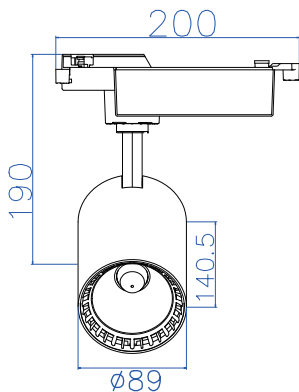

Technical Drawing