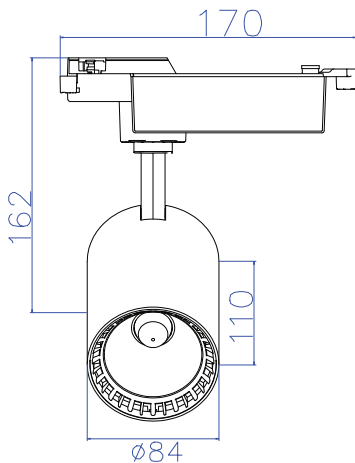

Technical Drawing