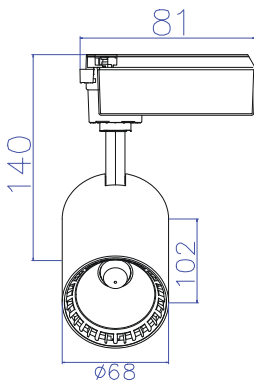

Technical Drawing