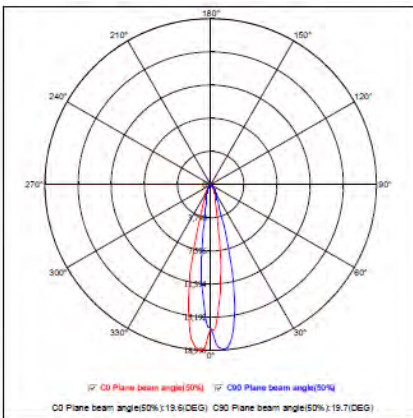

LED TRACKLIGHT

Product&Family Code: 018 012 0010

OSLO

Technical Drawing

Photometric Diagram

Technical Data

Voltage (V)	100-240V
Product Wattage (W)	10
Equivalence with incandescent lamp(W)	80
Colour Render Index (Ra)	>Ra70
Colour Temperature (K)	4200K
Materials	Aluminium
Protection Class	II
Dimmable	No
EEI	A to A++
Warm-up time up to 60 %of the full light output	Instant Full Light
Luminous Flux (lm)	900
Luminous Efficacy (lm/W)	90
Rated Life (hrs) ⌚	40.000
IP Rating	20
Power Factor	>0.5
Beam Angle	21°
Starting Time	<0.2s
Number of ON-OFF cycling	x35.000