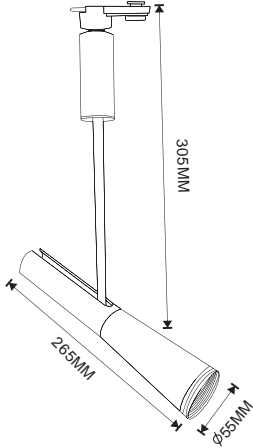

LED TRACKLIGHT

Product&Family Code: 018 012 0010

OSLO

Technical Drawing

Photometric Diagram

Technical Data

Voltage (V)	100-240V
Product Wattage (W)	10
Equivalence with incandescent lamp(W)	80
Colour Render Index (Ra)	>Ra70
Colour Temperature (K)	4200K
Materials	Aluminium
Protection Class	II
Dimmable	No
EEI	A to A++
Warm-up time up to 60 %of the full light output	Instant Full Light
Luminous Flux (lm)	900
Luminous Efficacy (lm/W)	90
Rated Life (hrs) ⌚	40.000
IP Rating	20
Power Factor	>0.5
Beam Angle	21°
Starting Time	<0.2s
Number of ON-OFF cycling	x35.000