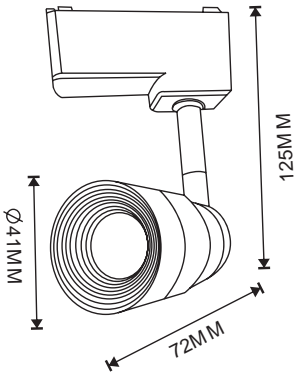

LED TRACKLIGHT

Product&Family Code: 018 013 0007

PORTO

Technical Drawing

Photometric Diagram

Technical Data

Voltage (V)	100-240V
Product Wattage (W)	7
Equivalence with incandescent lamp(W)	56
Colour Render Index (Ra)	>Ra70
Colour Temperature (K)	4200K
Materials	Aluminium
Protection Class	II
Dimmable	No
EEI	A to A++
Warm-up time up to 60 %of the full light output	Instant Full Light
Luminous Flux (lm)	525
Luminous Efficacy (lm/W)	75
Rated Life (hrs) ⌚	40.000
IP Rating	20
Power Factor	>0.5
Beam Angle	18° - 70°
Starting Time	<0.2s
Number of ON-OFF cycling	x35.000