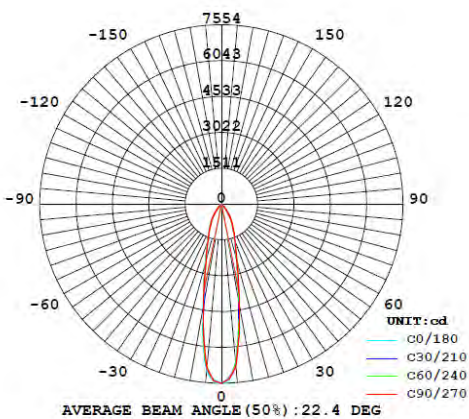

Photometric Diagram