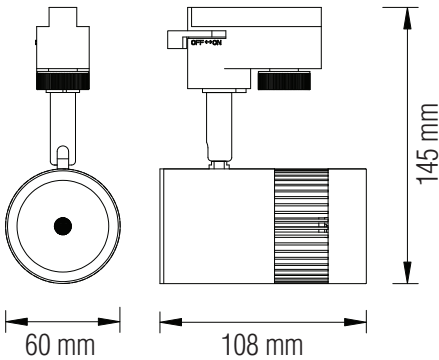

LED TRACKLIGHT

Product&Family Code: 018 008 0013

MILANO-13

White
Silver
Black

Technical Drawing

Technical Data

Voltage (V)	220-240V
Product Wattage (W)	13
Equivalence with incandescent lamp(W)	104
Colour Render Index (Ra)	>Ra80
Colour Temperature (K)	4200K
Materials	Cast Aluminium
Protection Class	II
Dimmable	No
EEI	A to A++
Warm-up time up to 60 %of the full light output	Instant Full Light
Luminous Flux (lm)	987
Luminous Efficacy (lm/W)	76
Rated Life (hrs) ⌚	40.000
IP Rating	20
Power Factor	>0.9
Beam Angle	73°
Starting Time	<0.2s
Number of ON-OFF cycling	x35.000

Applications

- Tracking lighting is your best choice when compared to other lights for areas such as dining rooms, kitchens, shopping center and even offices.

Photometric Diagram

Features

- High Lumen and CRI, Good quality & Constant Current driver.
- High heat dissipation, low carbon and environmental protection.
- COB LED Lamp Base.
- Very low energy consumption.