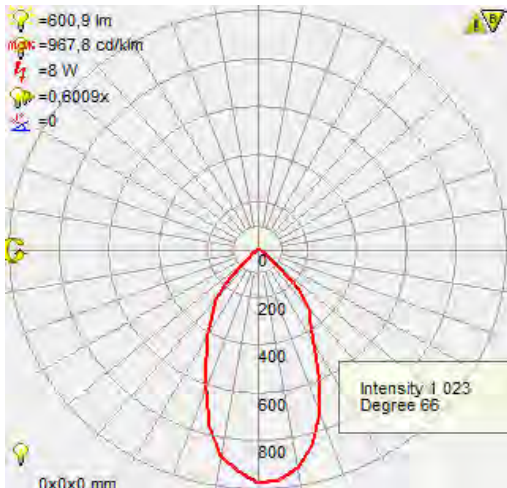

## Technical Drawing

## Photometric Diagram

Technical Data	
Voltage (V)	220-240V
Product Wattage (W)	8
Equivalence with incandescent lamp(W)	64
Colour Render Index (Ra)	>Ra70
Colour Temperature (K)	4200K
Materials	Aluminium
Protection Class	II
Dimmable	No
EEI	A to A++
Warm-up time up to 60 %of the full light output	Instant Full Light
Luminous Flux (lm)	600
Luminous Efficacy (lm/W)	75
Rated Life (hrs) ⌚	40.000
IP Rating	20
Power Factor	>0.7
Beam Angle	53°
Starting Time	<0.2s
Number of ON-OFF cycling	x20000