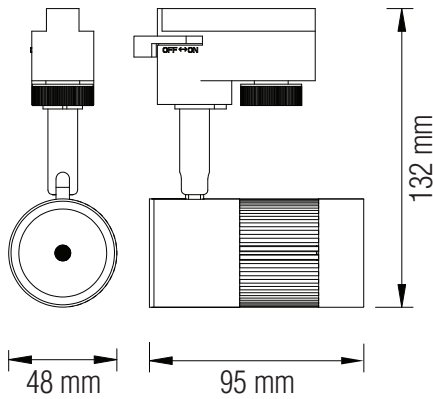

# LED TRACKLIGHT

Product&Family Code: 018 008 0008

**MILANO-8**

## Technical Drawing

## Photometric Diagram

Technical Data	
Voltage (V)	220-240V
Product Wattage (W)	8
Equivalence with incandescent lamp(W)	64
Colour Render Index (Ra)	>Ra70
Colour Temperature (K)	4200K
Materials	Aluminium
Protection Class	II
Dimmable	No
EEI	A to A++
Warm-up time up to 60 %of the full light output	Instant Full Light
Luminous Flux (lm)	600
Luminous Efficacy (lm/W)	75
Rated Life (hrs) ⌚	40.000
IP Rating	20
Power Factor	>0.7
Beam Angle	53°
Starting Time	<0.2s
Number of ON-OFF cycling	x20000